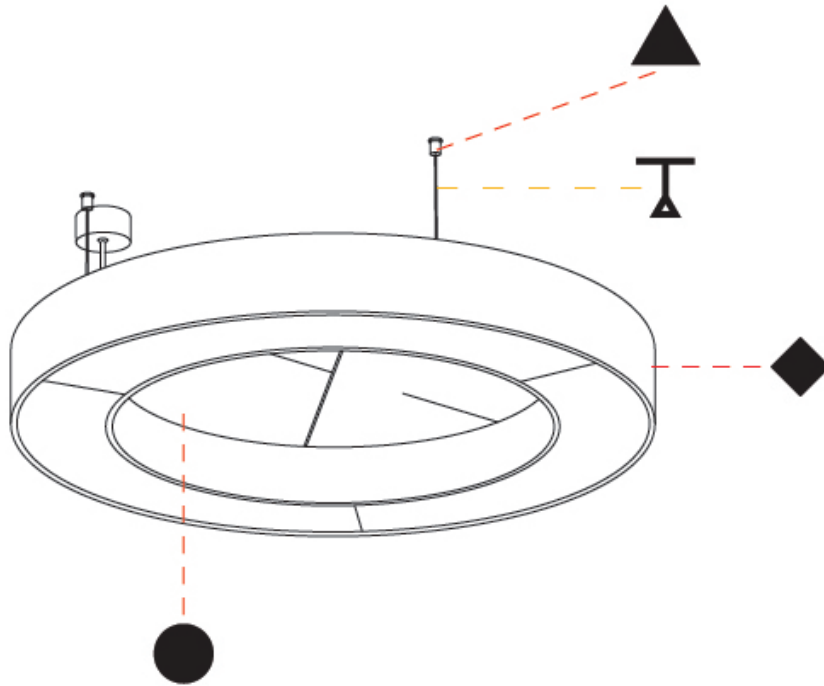

GLORIOUS ACOUSTIC SUSPENSION

A300719-

PROJECT _____

TYPE _____

SPECIFIER _____

QUANTITY _____

DATE _____

A