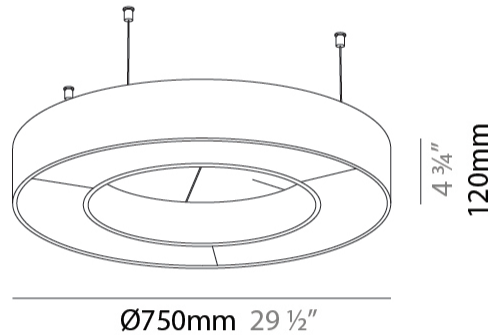

GENERAL

Series: Glorious Acoustic
Partner: Prolicht
Division: Architectural
Installation: Suspension
Product Type: Acoustic
Mounting Location: Ceiling
Light Distribution: Direct

PHYSICAL

Shape: Round
Diameter (mm): 750
Diameter (in): 29 1/2"
Width (mm): 120
Width (in): 4 3/4"
Diffuser: PMMA - Opal / Micro-Prism
Fixture Finish: SSR / BKV / CWI / CRY / HAB / UFT / ITA / RUA / FTG / MYG / LOD / PUS / FRO / FUP / KIA / POP / BLS / SPG / MEY / GOH / CHC / COM / ABZ / JAG / OBR / MOS / ROR
Acoustic Finish: SFW / CYW / SEE / SYN / MTS / PMB / TTN / CYB / STO / DPE / BES / SHB / ARE / ANE / VRD / CRF
Fixture Material: Aluminum
Primary Material: Acoustic
Cable Details: 2000mm / 78 3/4" or 6000mm / 236 1/4" Transparent Cable

ELECTRICAL

Lamp Type: LED (Zhaga Standard)
Input Wattage (W): 29.4
Total Output Wattage (W): 26.3
Dimming: Tri-Mode (Non-Dimming and Phase Dimming (120Vac only) and 0-10V Dimming)
Driver Included: Yes
Driver Location: Integrated
Driver Type: Constant Current - Universal
Driver Class: Class 2
Input Voltage (V): 120 - 277

LED

Color Temperature (°K): 2700 / 3000 / 3500 / 4000
Max. Delivered Lumen (lm): 2489 / 2577 / 3025 / 2620
Nominal Lumen (lm): 3830 / 3964 / 4655 / 4030
CRI: >90 CRI
Lamp Life (hrs): 50000

OPTICAL

RATINGS AND CERTIFICATIONS

Certified By: CSA Certified to UL and CSA Standards
IP rating: IP20