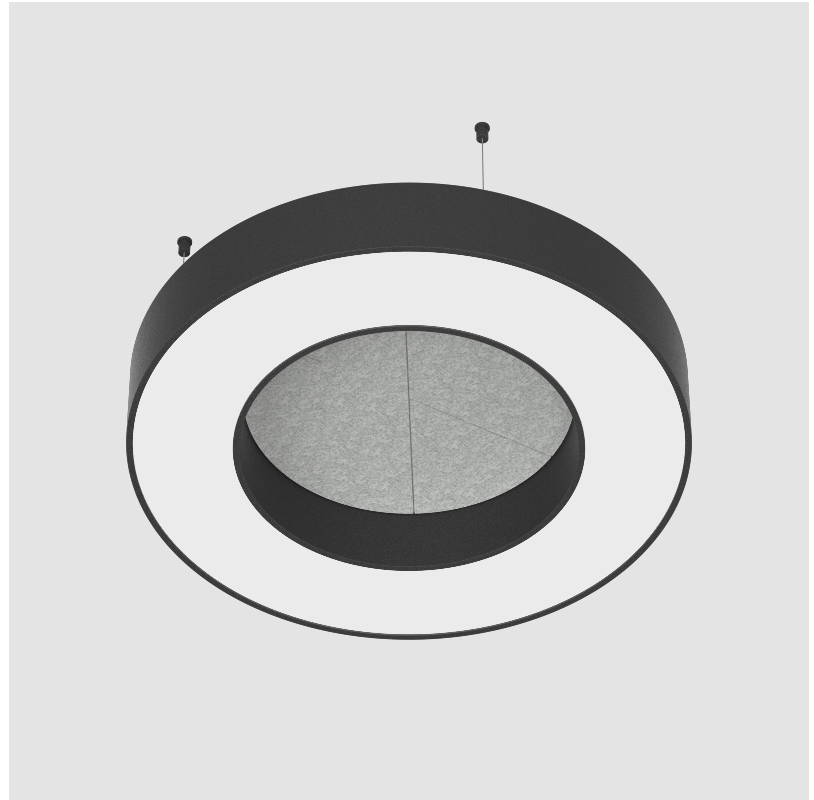

GENERAL

Series: Glorious Acoustic
Partner: Prolicht
Division: Architectural
Installation: Suspension
Product Type: Acoustic
Mounting Location: Ceiling
Light Distribution: Direct

PHYSICAL

Shape: Round
Diameter (mm): 750
Diameter (in): 29 1/2"
Width (mm): 120
Width (in): 4 3/4"
Diffuser: PMMA - Opal / Micro-Prism
Fixture Finish: SSR / BKV / CWI / CRY / HAB / UFT / ITA / RUA / FTG / MYG / LOD / PUS / FRO / FUP / KIA / POP / BLS / SPG / MEY / GOH / CHC / COM / ABZ / JAG / OBR / MOS / ROR
Acoustic Finish: SFW / CYW / SEE / SYN / MTS / PMB / TTN / CYB / STO / DPE / BES / SHB / ARE / ANE / VRD / CRF
Fixture Material: Aluminum
Primary Material: Acoustic
Cable Details: 2000mm / 78 3/4" or 6000mm / 236 1/4" Transparent Cable

ELECTRICAL

Lamp Type: LED (Zhaga Standard)
Input Wattage (W): 29.4
Total Output Wattage (W): 26.3
Dimming: Tri-Mode (Non-Dimming and Phase Dimming (120Vac only) and 0-10V Dimming)
Driver Included: Yes
Driver Location: Integrated
Driver Type: Constant Current - Universal
Driver Class: Class 2
Input Voltage (V): 120 - 277

LED

Color Temperature (°K): 2700 / 3000 / 3500 / 4000
Max. Delivered Lumen (lm): 2489 / 2577 / 3025 / 2620
Nominal Lumen (lm): 3830 / 3964 / 4655 / 4030
CRI: >90 CRI
Lamp Life (hrs): 50000

OPTICAL

RATINGS AND CERTIFICATIONS

Certified By: CSA Certified to UL and CSA Standards
IP rating: IP20